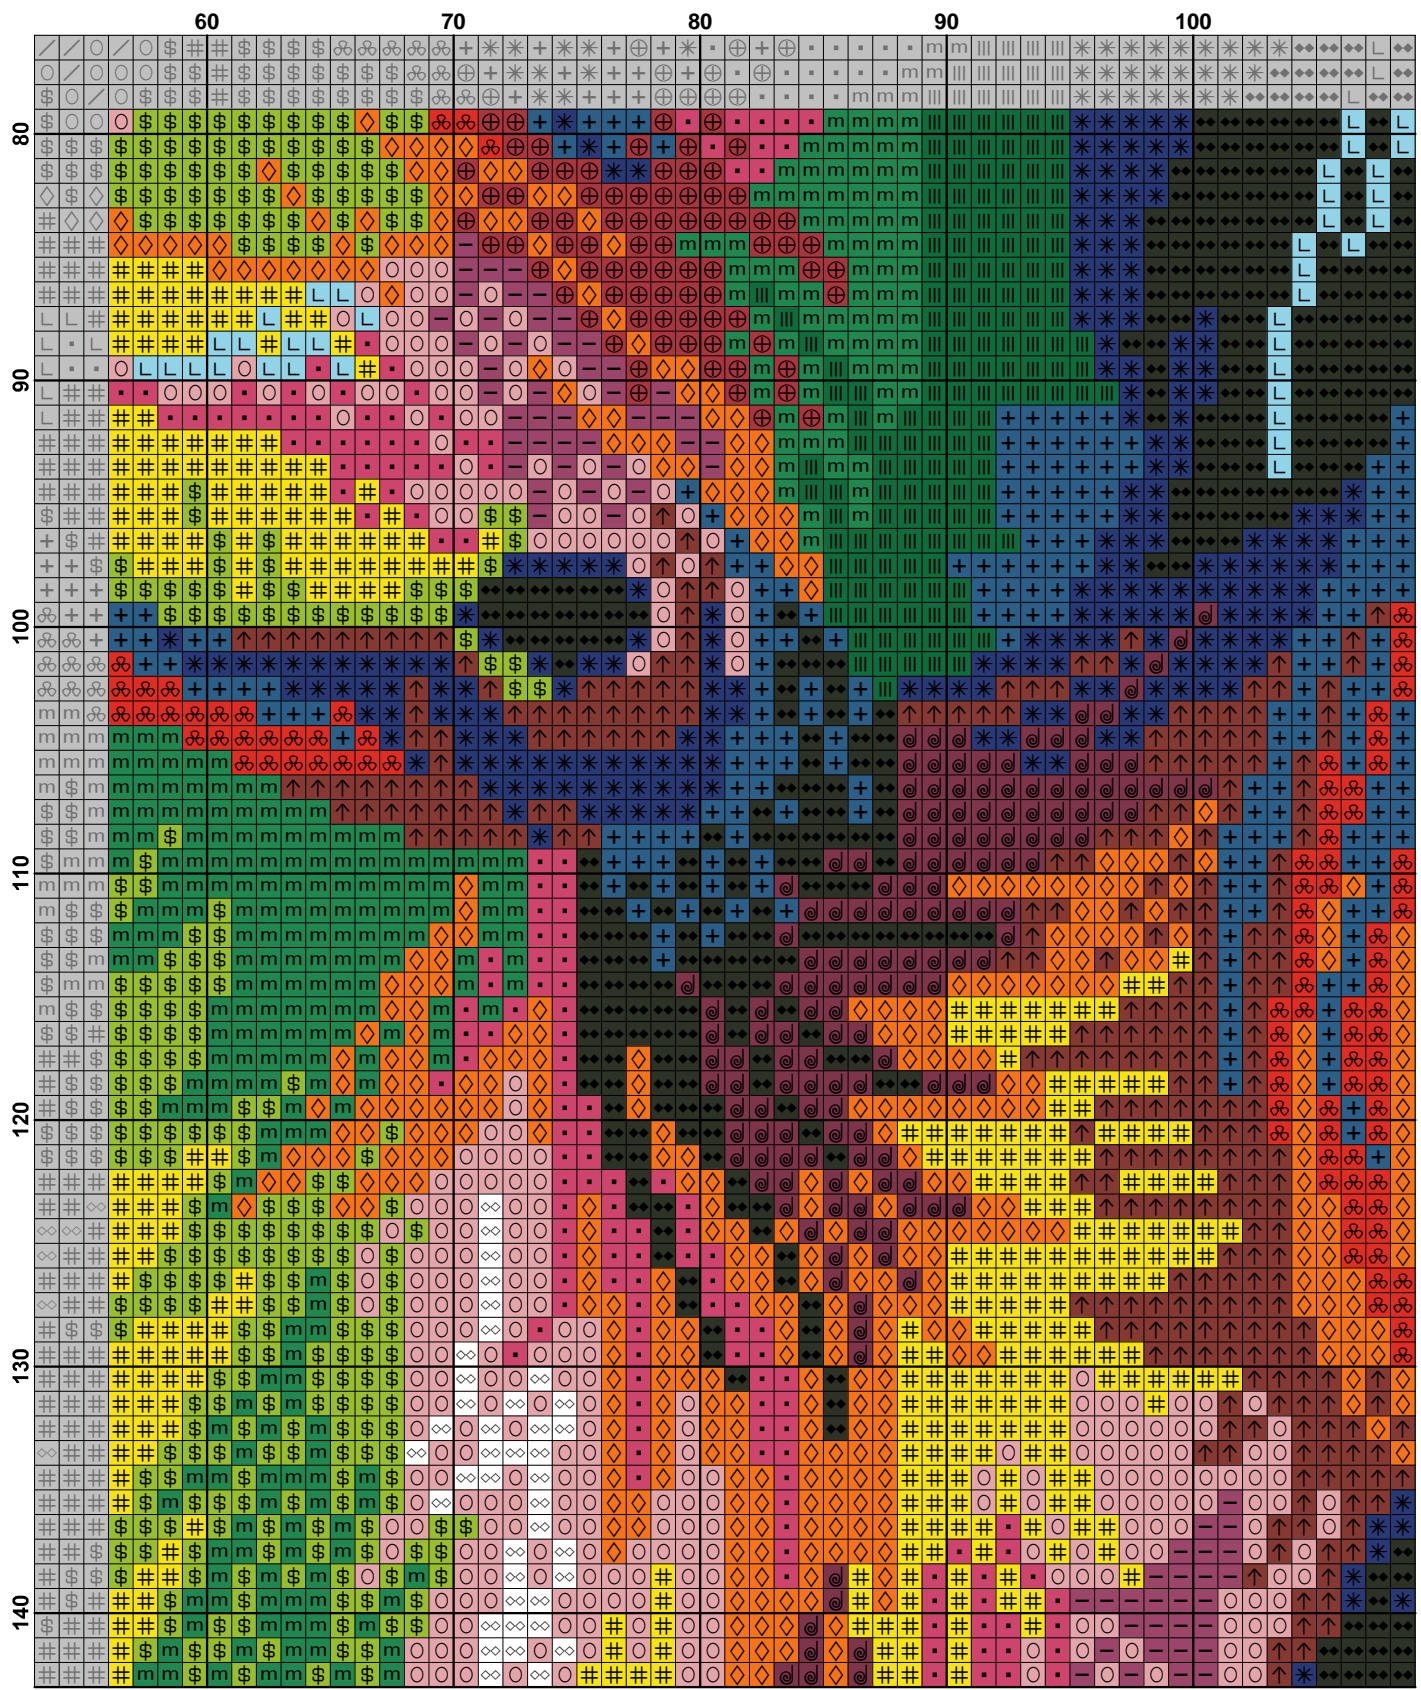

	110	120	130	140	150
80
90
100
110
120
130
140

Pattern Name: Радужный пес
Designed By: Norsvet
Fabric: Aida 14, Black
 139w X 138h Stitches
Size(s): 14 Count, 25.22w X 25.04h cm
 16 Count, 22.07w X 21.91h cm
 18 Count, 19.61w X 19.47h cm

Floss Used for Full Stitches:

Symbol	Strands	Type	Number	Color
	2	DMC	307	Lemon
	2	DMC	310	Black
	2	DMC	326	Rose-VY DK
	2	DMC	601	Cranberry-DK
	2	DMC	606	Bright Orange-Red
	2	DMC	699	Christmas Green
	2	DMC	702	Kelly Green
	2	DMC	740	Tangerine
	2	DMC	815	Garnet-MD
	2	DMC	820	Royal Blue-VY DK
	2	DMC	907	Parrot Green-LT
	2	DMC	910	Emerald Green-DK
	2	DMC	915	Plum-DK
	2	DMC	917	Plum-MD
	2	DMC	996	Electric Blue-MD
	2	DMC	3354	Dusty Rose-LT
	2	DMC	3805	Cyclamen Pink
	2	DMC	3842	Wedgewood-DK
	2	DMC	3890	Very Light Bright Turquoise
	2	DMC	White	White

Floss Used for Half Stitches:

Symbol	Strands	Type	Number	Color
	2	DMC	310	Black
	2	DMC	702	Kelly Green
	2	DMC	820	Royal Blue-VY DK
	2	DMC	996	Electric Blue-MD
	2	DMC	White	White

Floss Used for Quarter Stitches:

Symbol	Strands	Type	Number	Color
	2	DMC	310	Black
	2	DMC	702	Kelly Green
	2	DMC	820	Royal Blue-VY DK
	2	DMC	996	Electric Blue-MD
	2	DMC	3890	Very Light Bright Turquoise
	2	DMC	White	White

Usage Summary