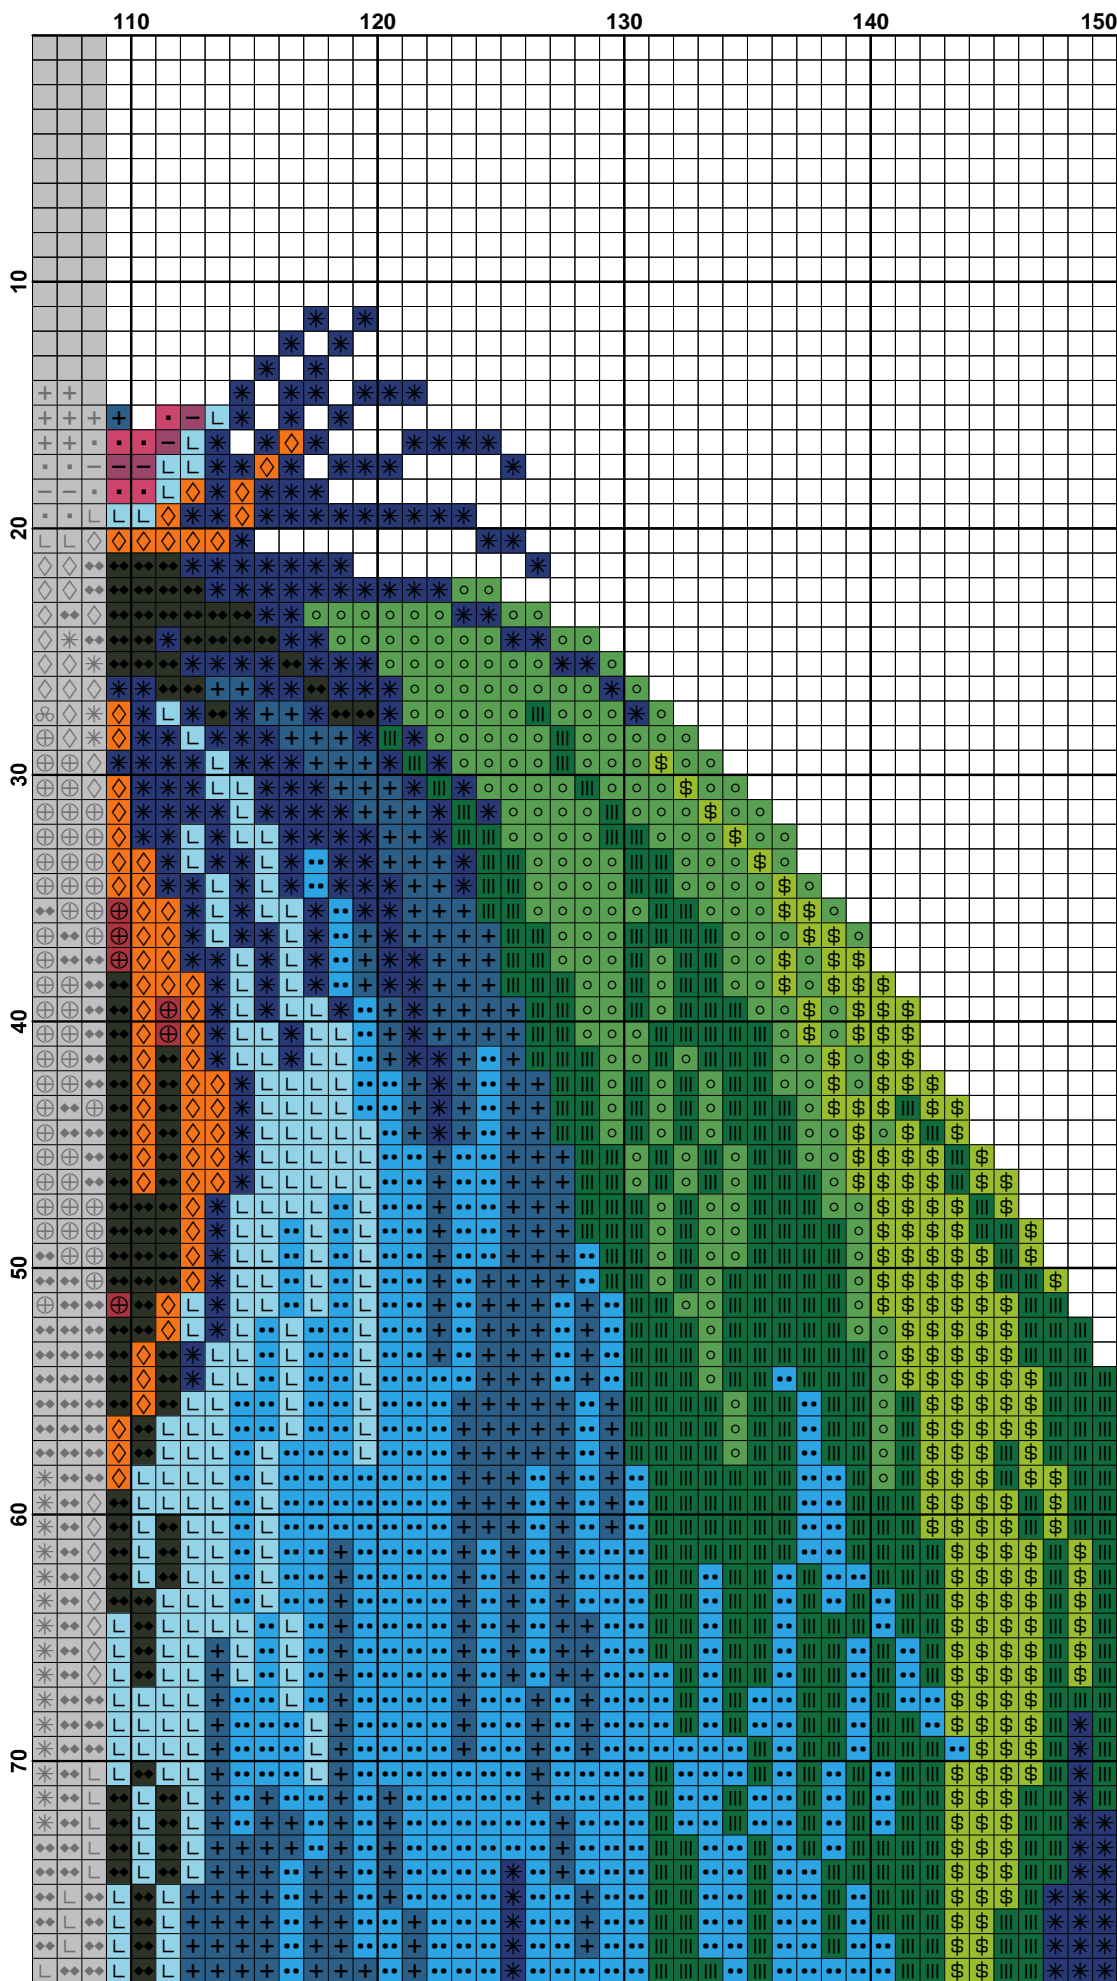

	110	120	130	140	150
80
90
100
110
120
130
140

Pattern Name: Радужный пес
Designed By: Norsvet
Fabric: Aida 14, Black
 139w X 138h Stitches
Size(s): 14 Count, 25.22w X 25.04h cm
 16 Count, 22.07w X 21.91h cm
 18 Count, 19.61w X 19.47h cm

Floss Used for Full Stitches:

Symbol	Strands	Type	Number	Color
	2	DMC	307	Lemon
	2	DMC	310	Black
	2	DMC	326	Rose-VY DK
	2	DMC	601	Cranberry-DK
	2	DMC	606	Bright Orange-Red
	2	DMC	699	Christmas Green
	2	DMC	702	Kelly Green
	2	DMC	740	Tangerine
	2	DMC	815	Garnet-MD
	2	DMC	820	Royal Blue-VY DK
	2	DMC	907	Parrot Green-LT
	2	DMC	910	Emerald Green-DK
	2	DMC	915	Plum-DK
	2	DMC	917	Plum-MD
	2	DMC	996	Electric Blue-MD
	2	DMC	3354	Dusty Rose-LT
	2	DMC	3805	Cyclamen Pink
	2	DMC	3842	Wedgewood-DK
	2	DMC	3890	Very Light Bright Turquoise
	2	DMC	White	White

Floss Used for Half Stitches:

Symbol	Strands	Type	Number	Color
	2	DMC	310	Black
	2	DMC	702	Kelly Green
	2	DMC	820	Royal Blue-VY DK
	2	DMC	996	Electric Blue-MD
	2	DMC	White	White

Floss Used for Quarter Stitches:

Symbol	Strands	Type	Number	Color
	2	DMC	310	Black
	2	DMC	702	Kelly Green
	2	DMC	820	Royal Blue-VY DK
	2	DMC	996	Electric Blue-MD
	2	DMC	3890	Very Light Bright Turquoise
	2	DMC	White	White

Usage Summary