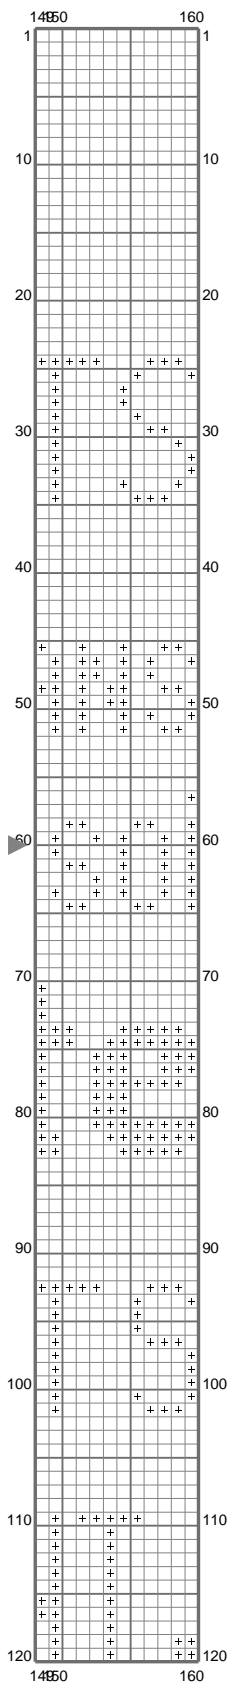

salle de bain www.petitescroix.fr

(This chart is printed using KG-Chart LE for Cross Stitch.)

salle de bain www.petitescroix.fr

(This chart is printed using KG-Chart LE for Cross Stitch.)

salle de bain www.petitescroix.fr

Stitch Count: 160w x 120h
 Finished Size: 19.82 cm x 14.86 cm (41 ct./inch)
 Cloth: Aida
 Cloth's Color: White
 # of colors: 2 Colors

Color Table (DMC)

Cross Stitch

- + 517 (3830 ct)
- x 517 (3830 ct)

(This chart is printed using KG-Chart LE for Cross Stitch.)